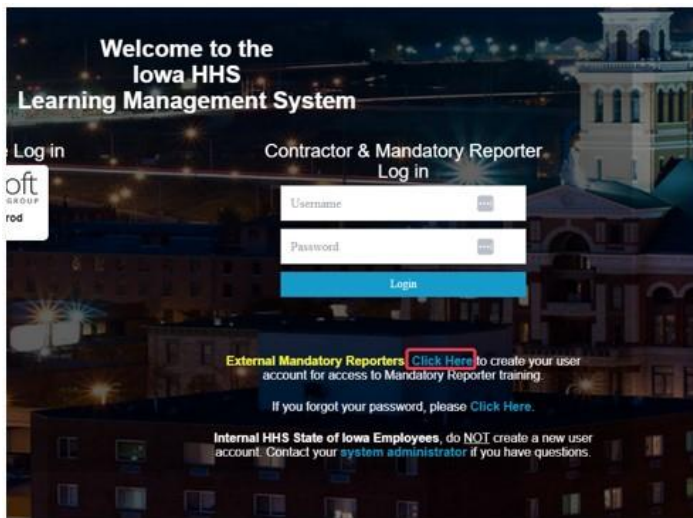

## Iowa Mandatory Reporter Course Guide

Triage cannot provide logins for the Iowa (IA) Mandated Reporter. Please utilize the link and follow instructions below if you do not already have an account. Please register for an account prior to starting the course.

Link: <https://lsglm700.learnssoft.com/lsglm/login/iowalogindhs.aspx>

If you do not already have a login – proceed below:

1. Select the [click here](#) hyperlink for External Mandatory Reporters.

2. The following login screen will populate.
  - a. Select the blue [Login](#) button.